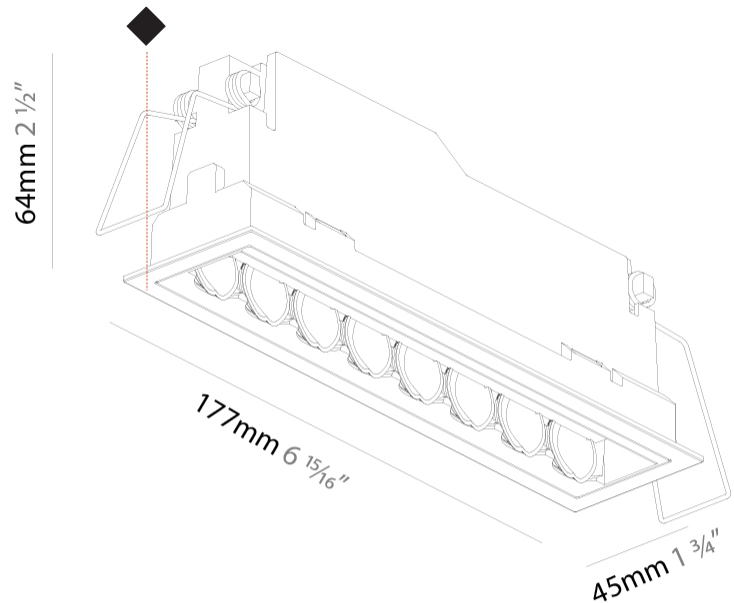

GENERAL

Series: Magiq Hollow Wallwash
Subseries: Magiq Hollow Wallwash
Brand: Prolicht
Division: Architectural
Mounting Type: Recessed
Mounting Location: Ceiling
Subcategory: Wallwash

PHYSICAL

Shape: Rectangle
Length (mm): 177
Length (in): 6 ¹⁵/₁₆
Width (mm): 45
Width (in): 1 ³/₄
Height (mm): 64
Height (in): 2 ¹/₂
Ceiling Thickness (mm): 5 - 30
Ceiling Thickness (in): 1/16 - 1 ³/₁₆
Min. Recessing Depth (mm): 100
Min. Recessing Depth (in): 3 ¹⁵/₁₆
Light Distribution: Downlight
Fixture Finish: SSR / BKV / CWI / CRY / HAB / UFT / ITA / RUA / FTG / MYG / LOD / PUS / FRO / FUP / KIA / POP / BLS / SPG / MEY / GOH / GUM / CHC / COM / ABZ / JAG / OBR / MOS / ROR
Fixture Material: Aluminum Die Cast
Cut-out Measurements: 170mm / 6 11/16" x 38mm / 1 1/2"

ELECTRICAL

Lamp Type: LED (Zhaga Standard)
Input Wattage (W): 19
Total Output Wattage (W): 17.2
Dimming: Tri-Mode (Non-Dimming and Phase Dimming (120Vac only) and 0-10V Dimming)
Driver Included: No
Driver Location: Remote
Driver Type: Constant Current - Universal
Driver Class: Class 2
Input Voltage (V): 120 - 277
Constant Current (MA): 700

LED

Number of LEDs: 8
Color Temperature (°K): 2700 / 3000 / 3500 / 4000
Max. Delivered Lumen (lm): 1270 / 1270 / 1513 / 1544
Nominal Lumen (lm): 1492 / 1492 / 1778 / 1814
CRI: >90 CRI
Lamp Life (hrs): 50000

OPTICAL

RATINGS AND CERTIFICATIONS

Certified By: CSA Certified to UL and CSA Standards
IP rating: IP20