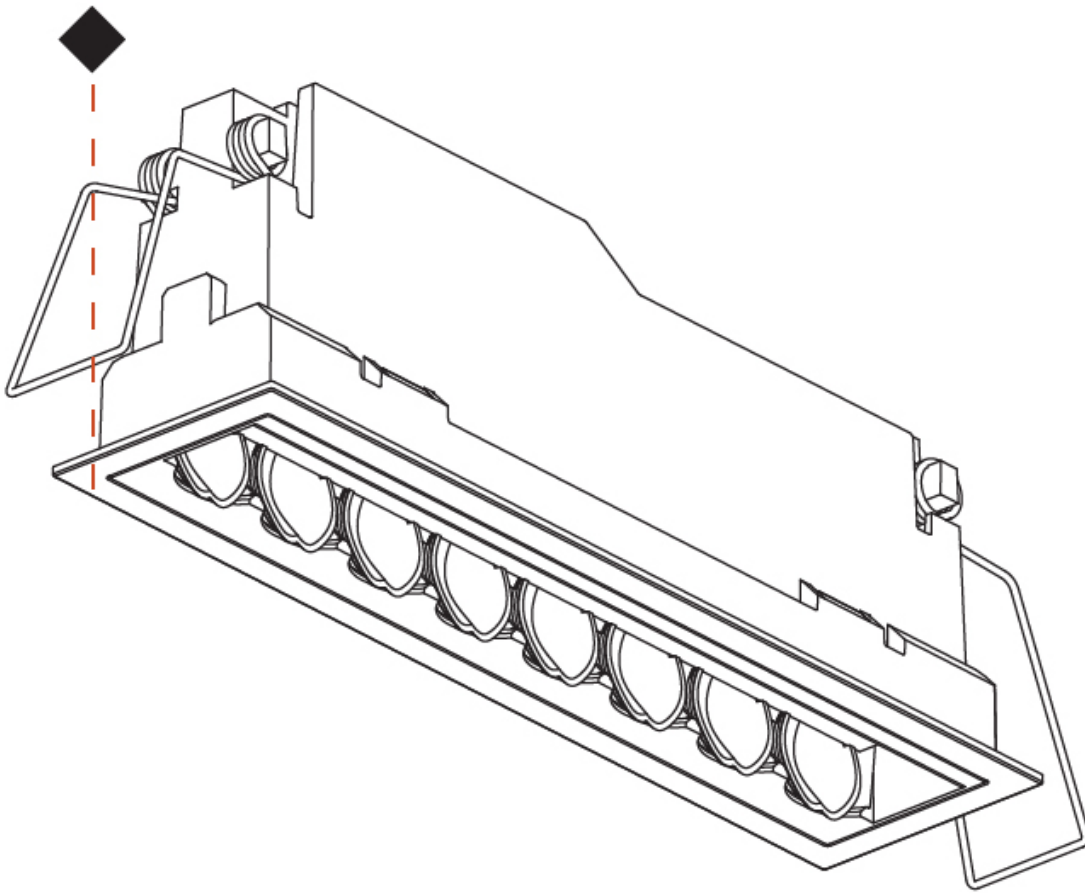

Certified By: CSA Certified to UL and CSA Standards
 IP rating: IP20

MAGIQ HOLLOW WALLWASH KORONA RECESSED

A35584-

PROJECT _____

TYPE _____

SPECIFIER _____

QUANTITY _____

DATE _____