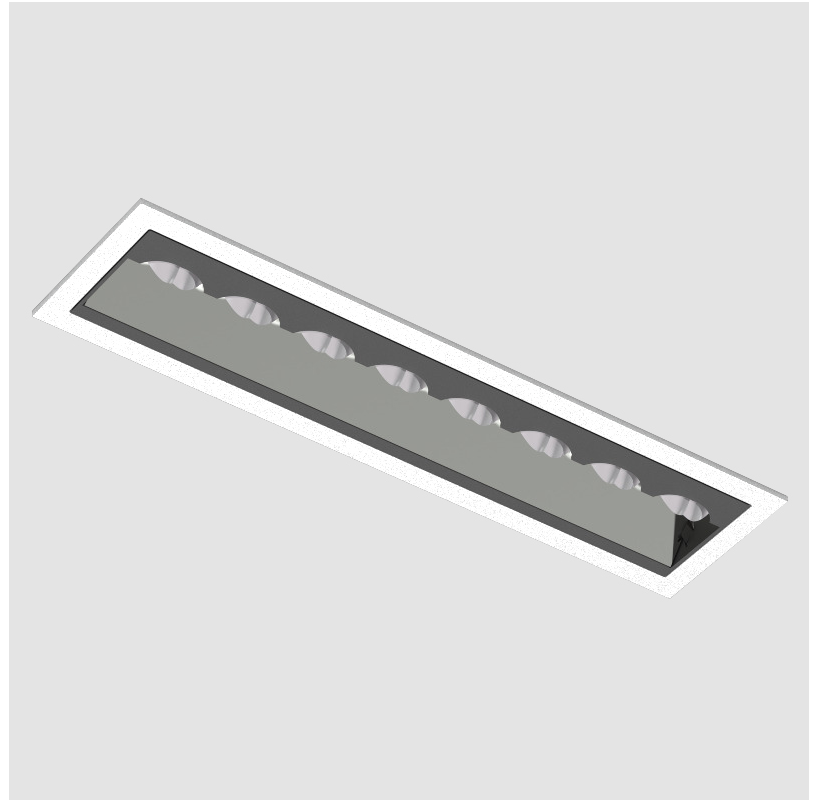

GENERAL

Series: Magiq Hollow Wallwash
Subseries: Magiq Hollow Wallwash
Brand: Prolicht
Division: Architectural
Mounting Type: Recessed
Mounting Location: Ceiling
Subcategory: Wallwash

PHYSICAL

Shape: Rectangle
Length (mm): 177
Length (in): 6 ¹⁵/₁₆
Width (mm): 45
Width (in): 1 ³/₄
Height (mm): 64
Height (in): 2 ¹/₂
Ceiling Thickness (mm): 5 - 30
Ceiling Thickness (in): 1/16 - 1 ³/₁₆
Min. Recessing Depth (mm): 100
Min. Recessing Depth (in): 3 ¹⁵/₁₆
Light Distribution: Downlight
Fixture Finish: SSR / BKV / CWI / CRY / HAB / UFT / ITA / RUA / FTG / MYG / LOD / PUS / FRO / FUP / KIA / POP / BLS / SPG / MEY / GOH / GUM / CHC / COM / ABZ / JAG / OBR / MOS / ROR
Fixture Material: Aluminum Die Cast
Cut-out Measurements: 170mm / 6 11/16" x 38mm / 1 1/2"

ELECTRICAL

Lamp Type: LED (Zhaga Standard)
Input Wattage (W): 19
Total Output Wattage (W): 17.2
Dimming: Tri-Mode (Non-Dimming and Phase Dimming (120Vac only) and 0-10V Dimming)
Driver Included: No
Driver Location: Remote
Driver Type: Constant Current - Universal
Driver Class: Class 2
Input Voltage (V): 120 - 277
Constant Current (MA): 700

LED

Number of LEDs: 8
Color Temperature (°K): 2700 / 3000 / 3500 / 4000
Max. Delivered Lumen (lm): 1270 / 1270 / 1513 / 1544
Nominal Lumen (lm): 1492 / 1492 / 1778 / 1814
CRI: >90 CRI
Lamp Life (hrs): 50000

OPTICAL

RATINGS AND CERTIFICATIONS

Certified By: CSA Certified to UL and CSA Standards
IP rating: IP20